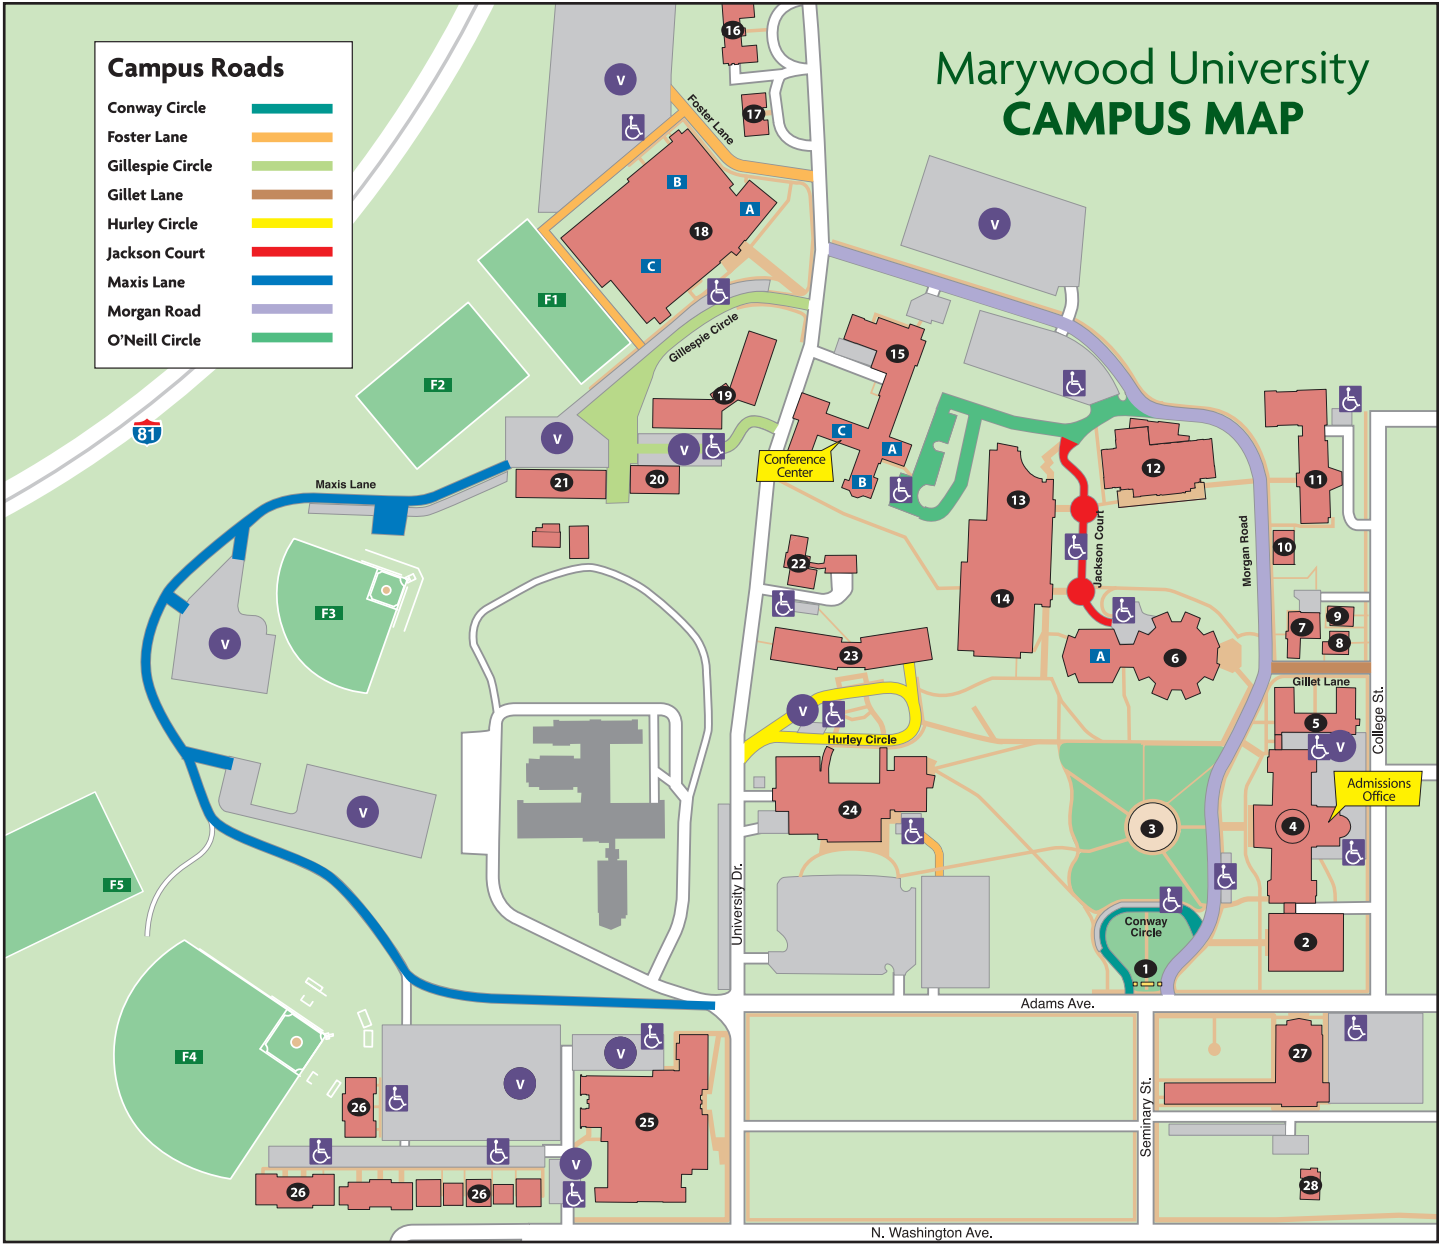

Marywood University CAMPUS MAP

Campus Roads	
Conway Circle	
Foster Lane	
Gillespie Circle	
Gillet Lane	
Hurley Circle	
Jackson Court	
Maxis Lane	
Morgan Road	
O'Neill Circle	

ALPHABETICAL BUILDINGS LISTING

- | | |
|--|--|
| Aquatics Center 18C | Marian Chapel 15B |
| Bethany Hall 28 | McCarty Hall 8 |
| Center for Architectural Studies 14 | McGowan Center for Graduate and Professional Studies 25 |
| Center for Natural and Health Sciences 11 | Media Center 6A |
| Conference Center 15C | Mellow Center for Athletics and Wellness 18 |
| Domiano Center for Early Childhood Education 17 | Memorial Arch 1 |
| Emmanuel Hall 22 | Memorial Commons 3 |
| Fricchione Day Care Center 16 | Nazareth Student Center 24 |
| Immaculata Hall 5 | O'Neill Center for Healthy Families 19 |
| Insalaco Arena 18B | Perpetual Help Hall 9 |
| Insalaco Center for Studio Arts 12 | Physical Plant 20 |
| Learning Resources Center 6 | Printing/Mailing Center 7 |
| Liberal Arts Center 4 | Regina Hall 2 |
| Loughran Hall 15 | Sette LaVerghetta Center for Performing Arts 27 |
| Lynett-Haggerty Fitness Center 18A | Shields Center for Visual Arts 13 |
| Madonna Hall 23 | Swartz Center for Spiritual Life 15A |
| Maintenance Building 21 | Woodland Residences 26 |
| Maria Hall 10 | |

PARKING

- Visitor Parking (Please visit the Campus Safety Office located in Nazareth Student Center to obtain a visitor parking pass.)
- Parking for Physically Disabled

FIELDS AND COURTS

- F1** Tennis Courts
- F2** Grass Field
- F3** Softball Field
- F4** Baseball Field
- F5** Multipurpose Synthetic Turf Field