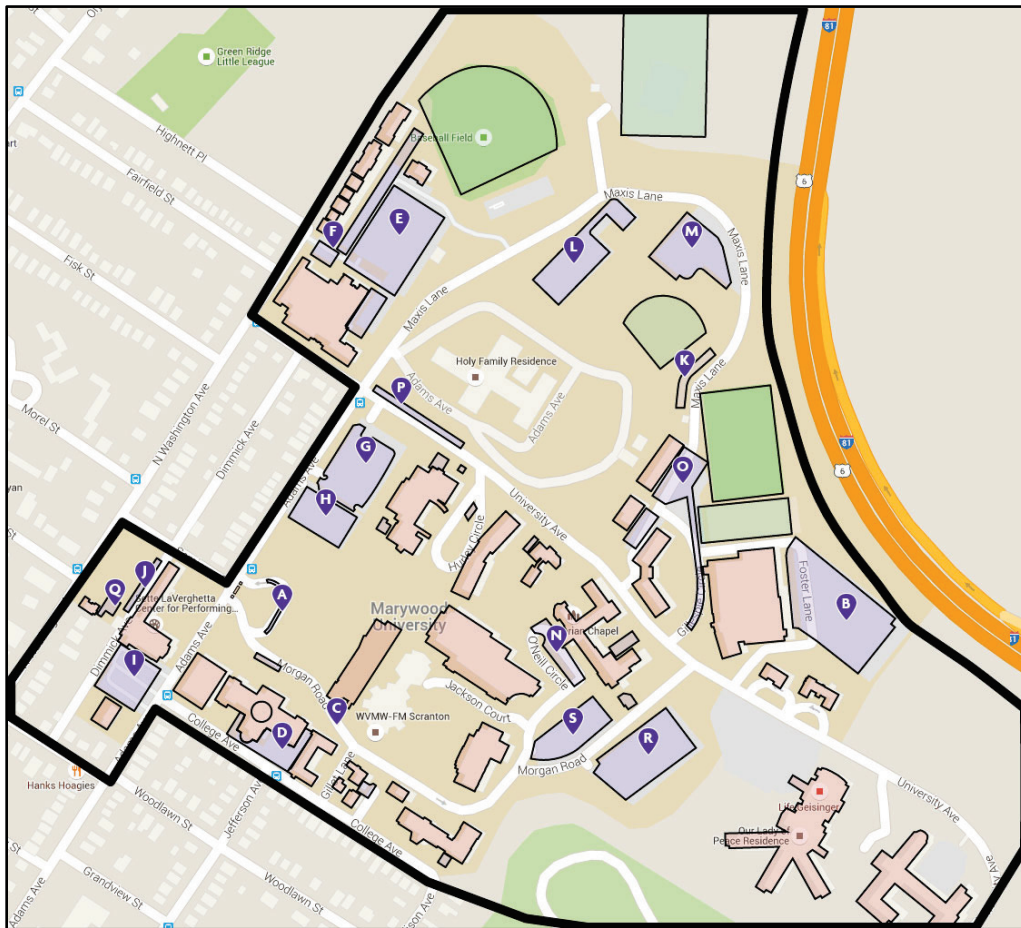

PARKING MAP

V Indicates Visitor Parking Lot

- A. Admissions (Conway Circle - Arch Loop): Admissions Parking Only V
- B. Center for Athletics and Wellness: 235 General Parking (no residents) V
- C. Immaculata Hall Front: President's Guests Only V
- D. LAC Lot (Rear): 49 Faculty/Admin (11 reserved)
- E. McGowan Center: approx. 170 General parking spaces, 80 Woodland Resident spaces V
- F. McGowan Side Lot: Faculty only
- G. Nazareth Large Lot: 151 Commuter spaces
- H. Nazareth Small Lot: 84 Commuter spaces
- I. PAC Main Lot: 15 Faculty, 77 Staff spaces
- J. PAC Rear (Dimmick Court): 21 Faculty spaces
- K. Softball Field: Staff Only (approx. 20 spaces)
- L. Softball Lower Lot: Residents Only (101 spaces)
- M. Softball Upper Lot: Residents Only (69 spaces)
- N. Swartz Center Lot: Swartz Center Visitors/Staff Only (2 hr. limit) V
- O. Tennis Courts/Maintenance Lot: 52 Staff spaces
- P. University Avenue Hill: 32 Staff spaces
- Q. Veterans Resource Center: Veterans Center Guests/Staff V
- R. Visual Arts Lower Lot (Pit): 202 Commuter spaces
- S. Visual Arts Upper Lot: 41 Faculty, 49 Staff spaces

Visit: www.marywood.edu/map for a full Google Map